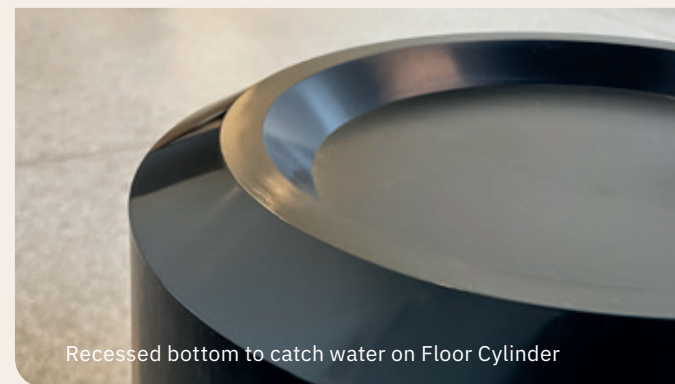

Hot-stamp foil finish applied by our team

Recessed bottom to catch water on Floor Cylinder