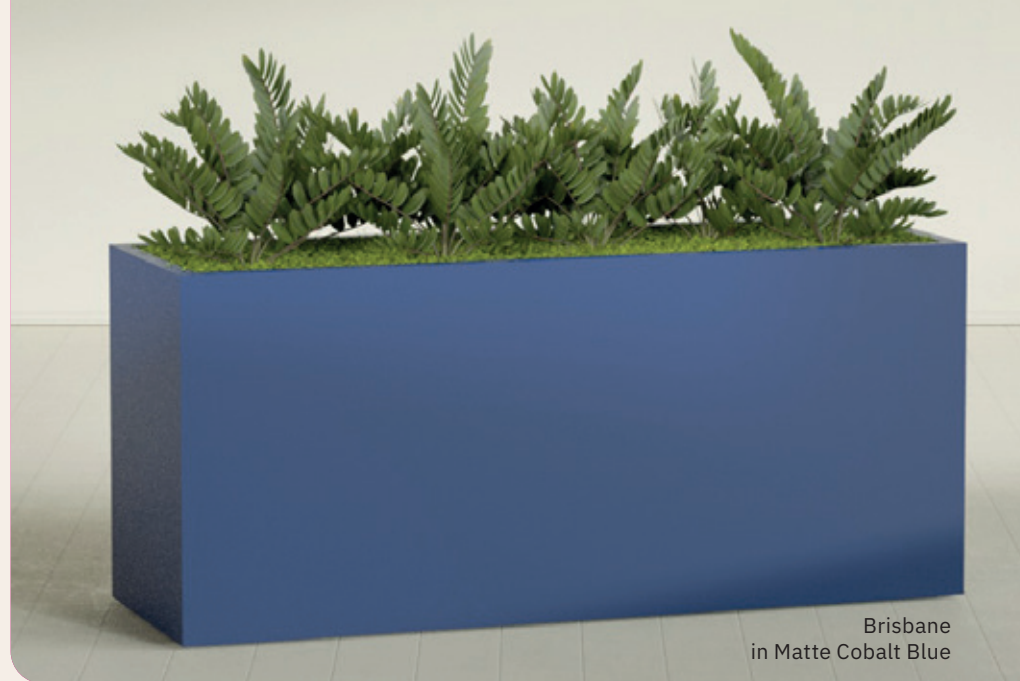

# Fiberglass Planters

24"-Wide  
Rectangles

3-YEAR WARRANTY

Standard  
fiberglass finishes  
SEE P.16 FOR DETAILS

☀ Outdoor Use    🏠 Indoor Use

⊗ Drainage Holes Optional

📦 Shelving Available

🔷 Also Available in ProTone  
Premium Finishes

## Brisbane ☀ 🏠 ⊗ 🔷

24"L x 24"W x 32"H EXT.	20.6"L x 20.6"W INT.	MAX. 9" (*4) GROW POT	70300.C
36"L x 24"W x 32"H EXT.	32.6"L x 20.6"W INT.	MAX. 10" (*6) GROW POT	70300.36
48"L x 24"W x 32"H EXT.	44.6"L x 20.6"W INT.	MAX. 10" (*8) GROW POT	70300.48
60"L x 24"W x 32"H EXT.	56.6"L x 20.6"W INT.	MAX. 10" (*10) GROW POT	70300.60
72"L x 24"W x 32"H EXT.	68.6"L x 20.6"W INT.	MAX. 10" (*12) GROW POT	70300.72