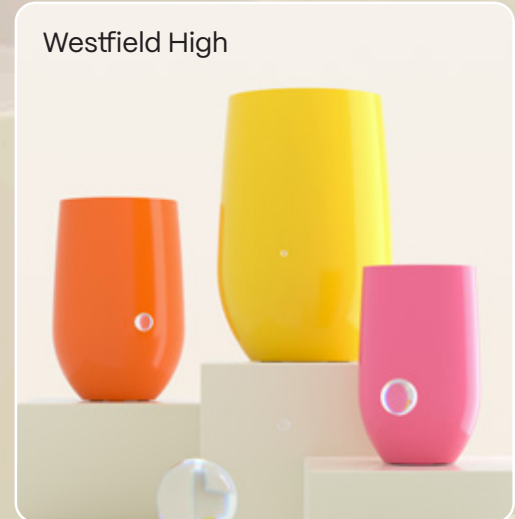

Introducing

The Westfield Collection

Modern design, built to grow with your projects.

Custom-finished fiberglass planters from Jay Scotts in 2 soft silhouettes and a scalable range of 11 sizes.

Available in vibrant, limited-edition colors in celebration of our rebrand.

Contact us for details.

DISTRIBUTED BY